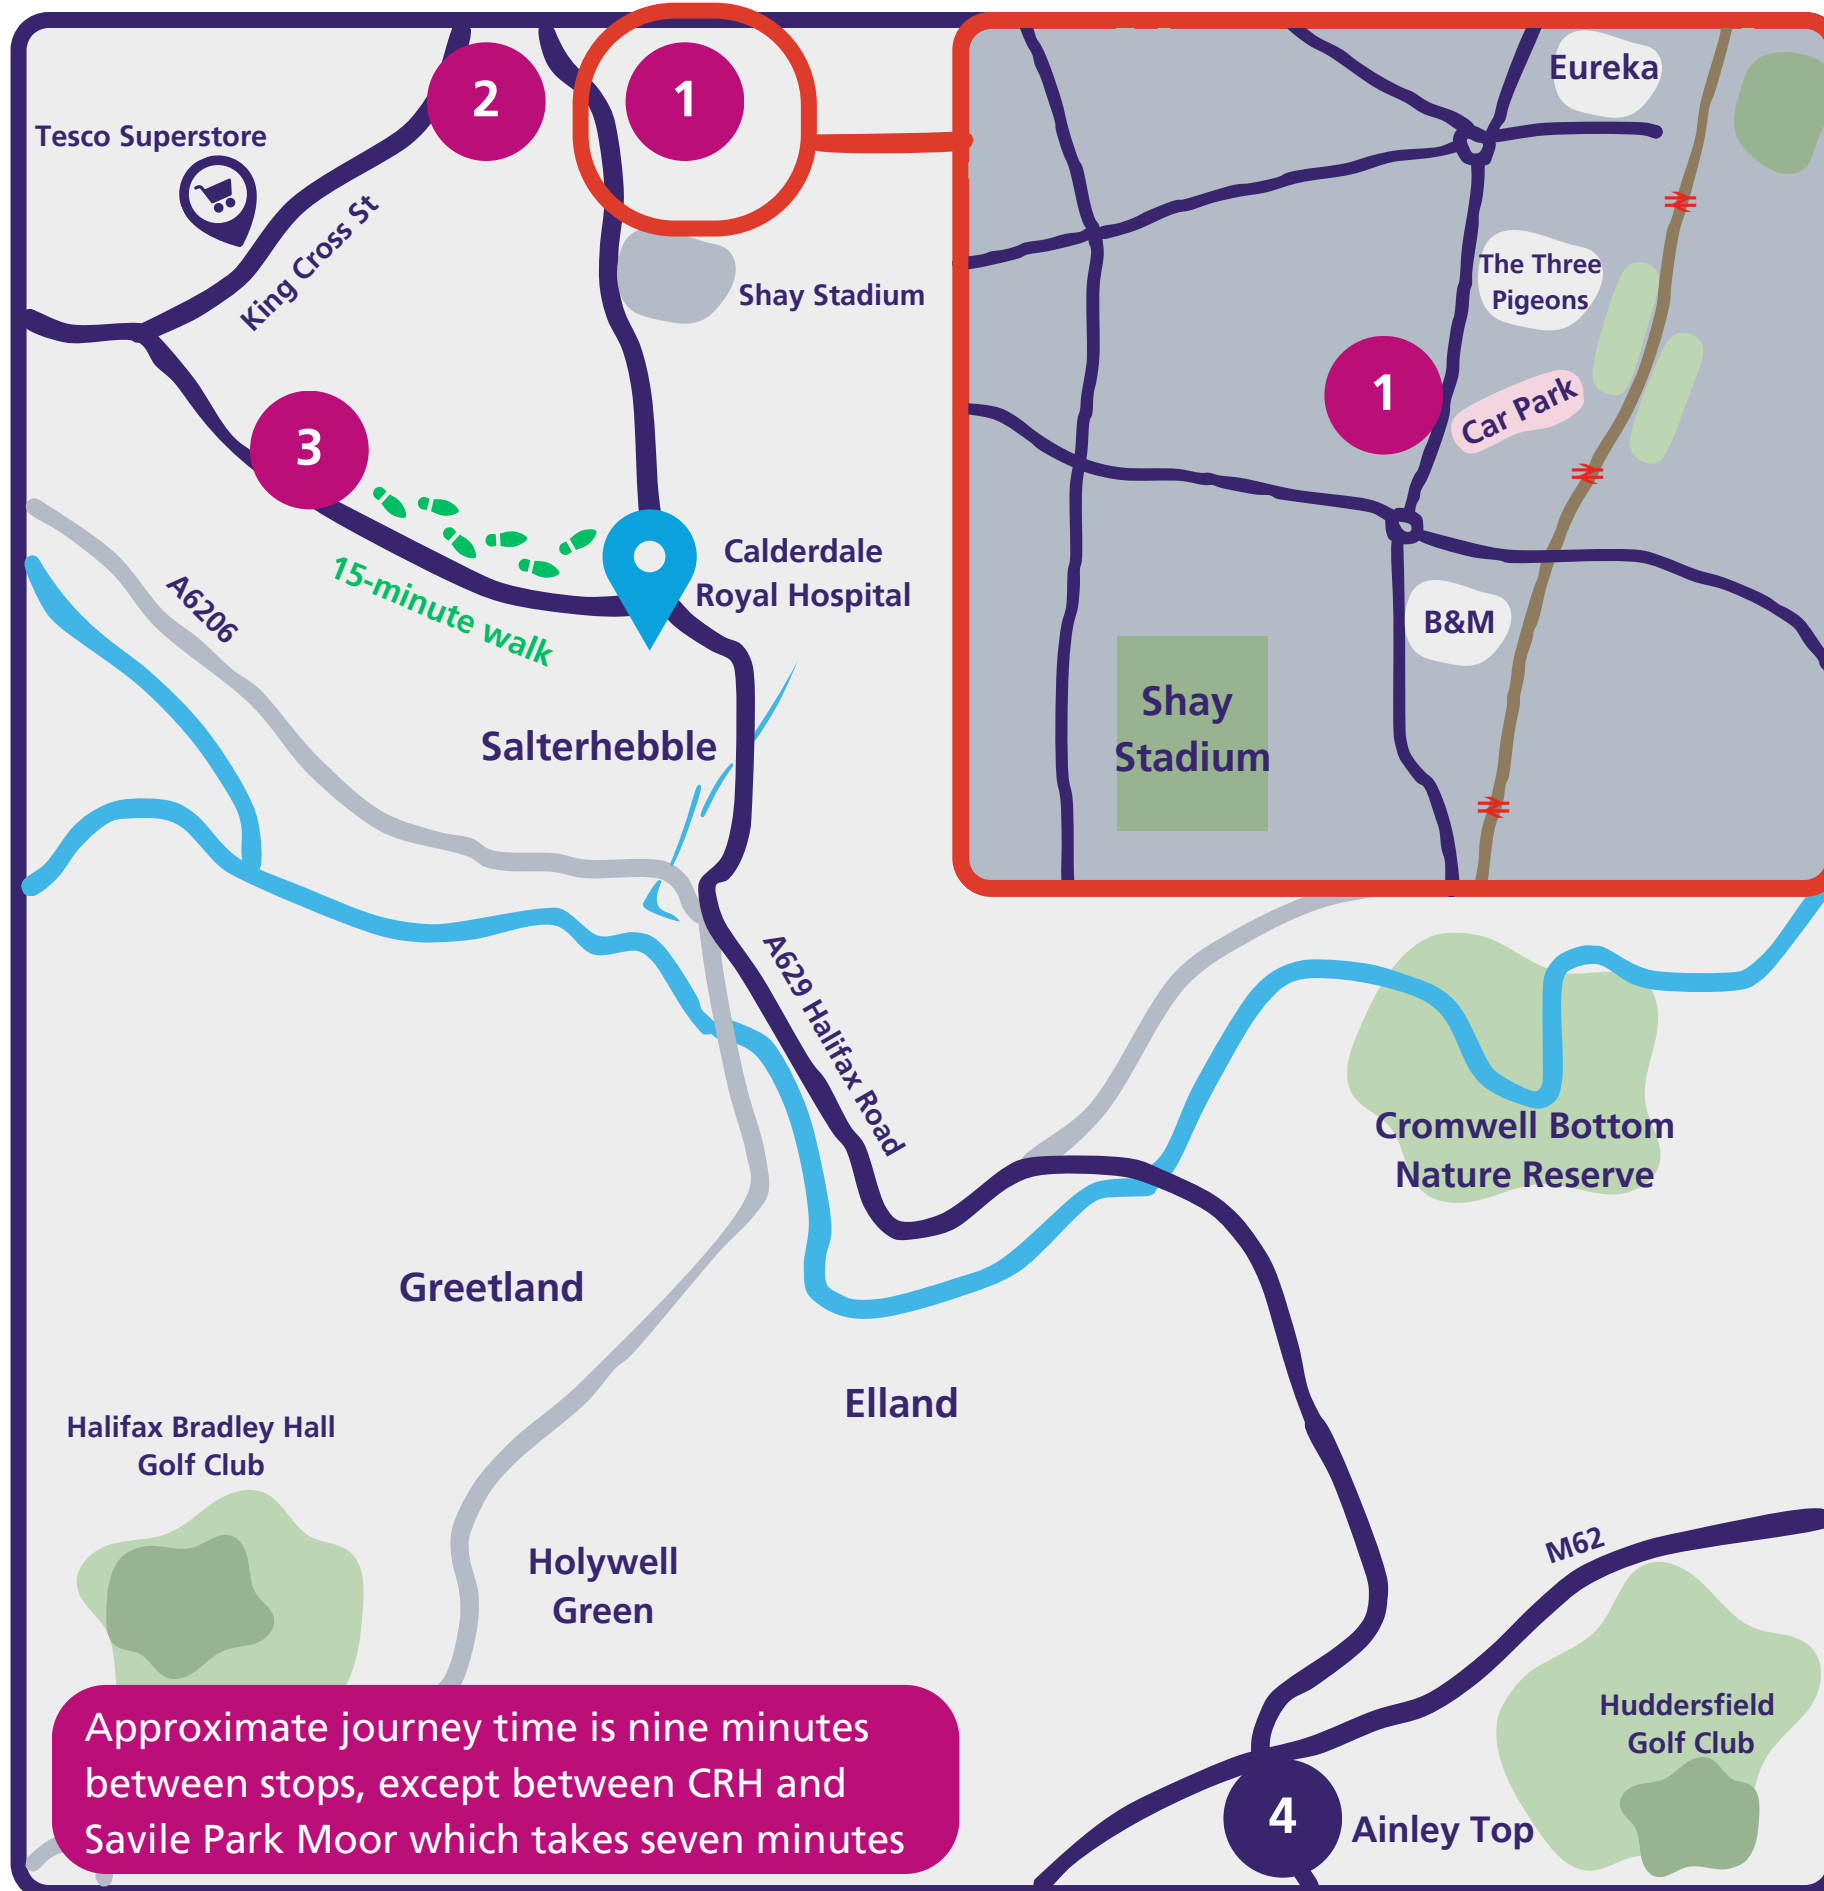

# Free Staff Park and Ride Service to CRH (anti-clockwise route)

## Temporary Park and Ride bus stops

- 1** Eureka! Overflow Car Park - Discovery Road, HX1 2LX
- 2** High Street Car Park - HX1 2ST (near The Irish Centre)
- 3** Savile Park Moor outside New Lodge Chip Shop - HX3 0EG (on-street parking)
- 4** Cedar Court Hotel - HD3 3RH (This is an additional stop on HRI - CRH shuttle bus)

### Peak

(06:00 – 10:00 and 16:00 – 21:00)

Every 10 minutes

### Off-peak

(10:00 - 16:00)

Every 30 minutes

Cedar Court is an extra stop on the normal HRI to CRH shuttle route